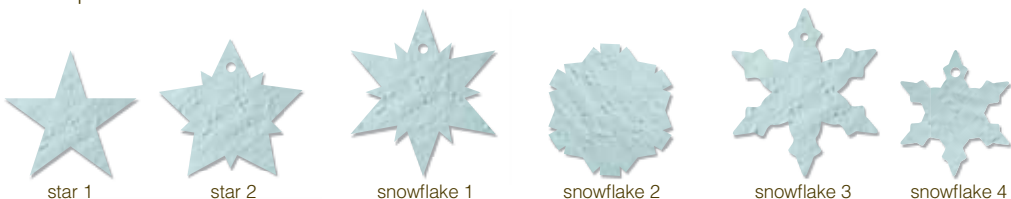

Holiday Seed Paper Shapes

These great holiday seed paper shapes are perfect for integrating with our cards, ornaments, and gifts! We include a hearty and diverse mix of annual and perennial wildflower seeds, but also offer custom seed mixes upon request (minimum quantity and set-up fees apply). Available colors shown at left. Our extensive list of shapes includes animals, trees, leaves, flowers, states, globes, and much more. Additional and custom shapes available. If you don't see the shape you're looking for, we are more than happy to help you create your own seed paper shape for a truly custom plantable promotion.